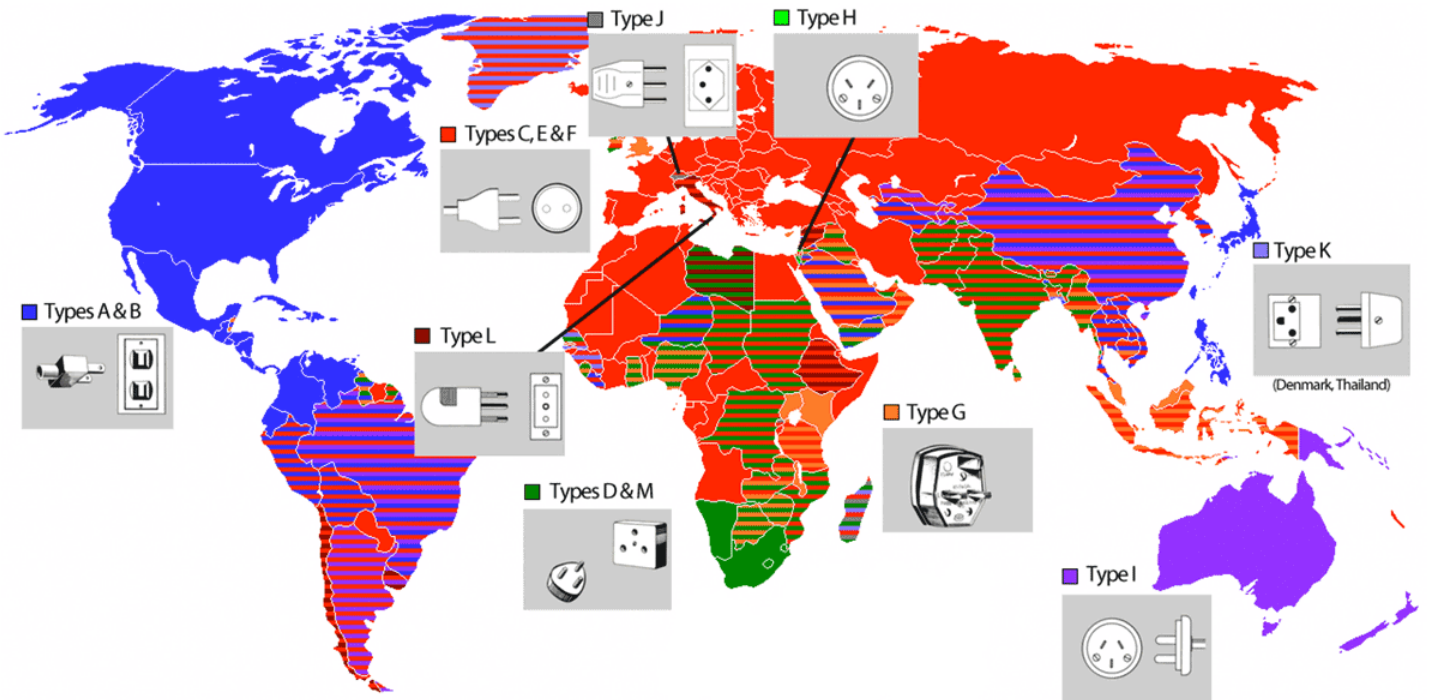

Power Plugs around the World

Type A&B
US Plug

Type C E&F
EU Plug

Type G
UK Plug

Type D&M
ZA&IN Plug

Type H
Isreal Plug

Type I
AU Plug

Type J
CH Plug